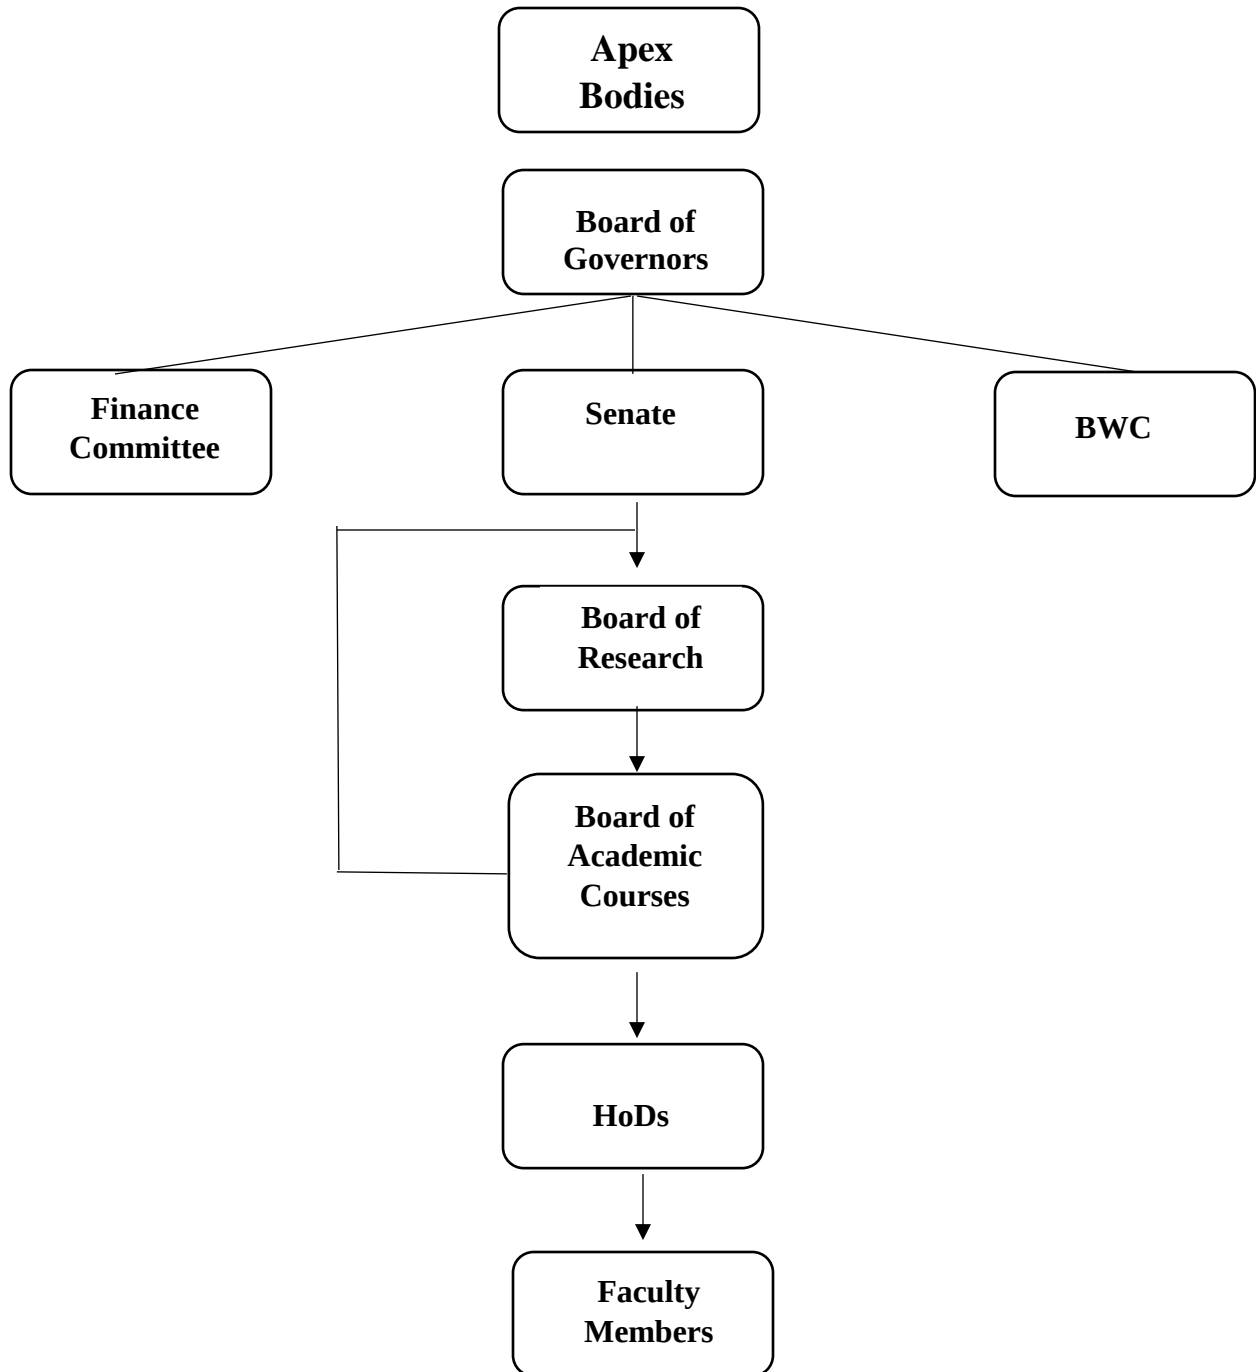

Organization Chart

General Administration

Director
Pro. P. B. Sunil Kumar

Deans

Dean Administration

(Dr. Ganesh Natarajan)

Dean Academics

(Dr. Sovan Lal)

Dean Student Affairs

(prof. Jagadeesh Bayry)

**Dean (Industry Collaboration and
Sponsored Research)**

(Dr. Santhakumar Mohan)

Associate Dean(Academics-UG)

Dr. Sudheesh T.K.

Associate Dean(Academics-PG)

Dr. Uma Divakaran